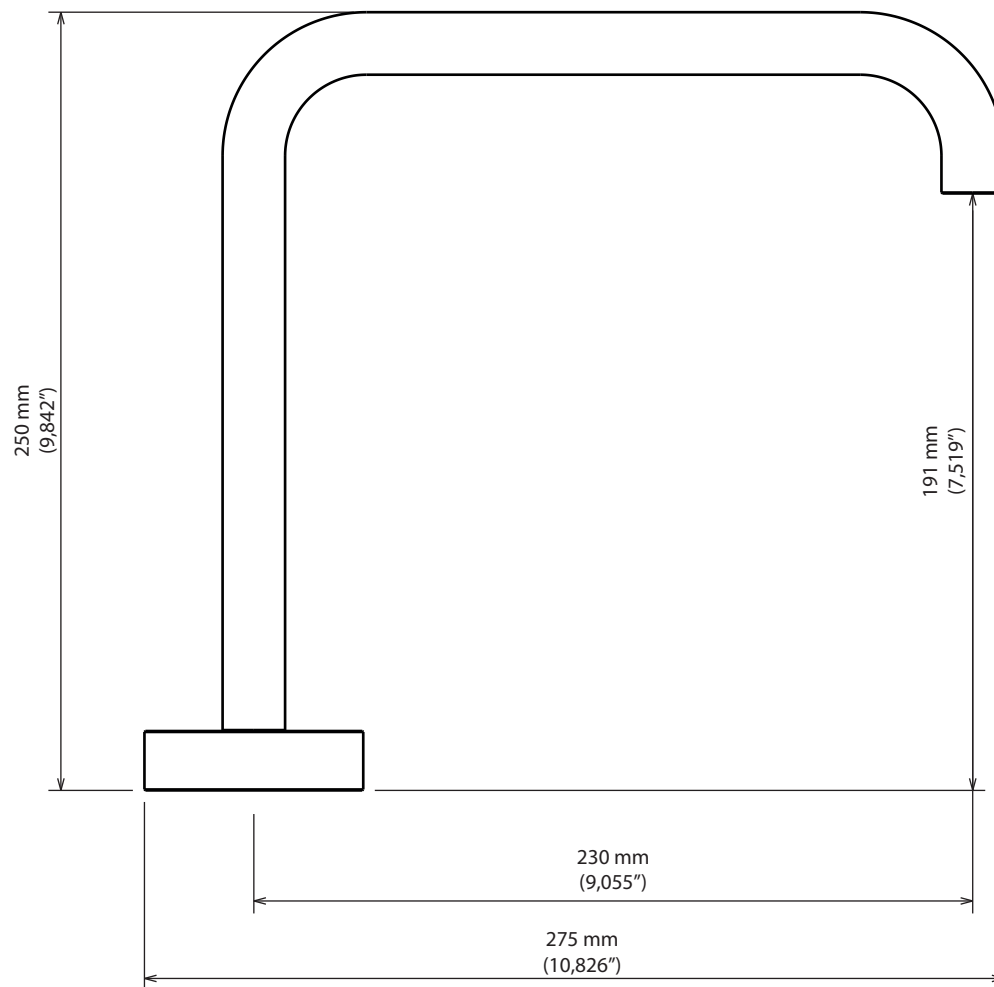

RND 017

Miscelatore lavabo da piano
Top-mounted mixer for basin

Acciaio inox AISI 316L - Stainless steel AISI 316L

FINITURE DISPONIBILI - AVAILABLE FINISHING

S: satinato - satin
L: lucido - polish
BKS: nero satinato - satin black
GDS: oro satinato - satin gold
PGS: oro rosa satinato - pink gold satin
BKL: nero lucido - polish black
GDL: oro lucido - polish gold
PGL: oro rosa lucido - polish pink-gold

Ø 20 mm
(Ø 0,787")

rev. 18-08-2020