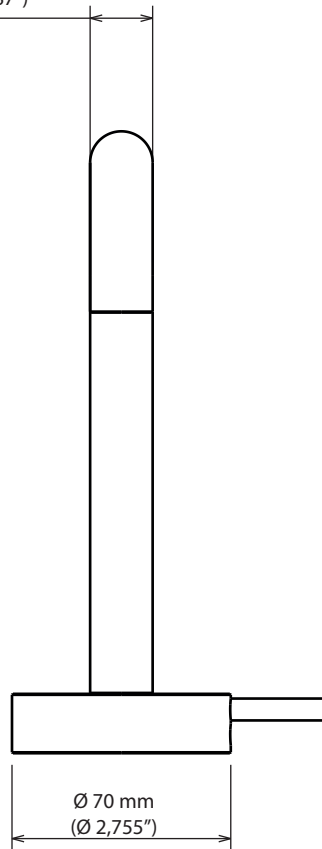

Linki SRL reserves the right to modify the product, any time and without previous notice, for the purpose of its improvement.

Ø 20 mm  
(Ø 0,787")

rev. 18-08-2020