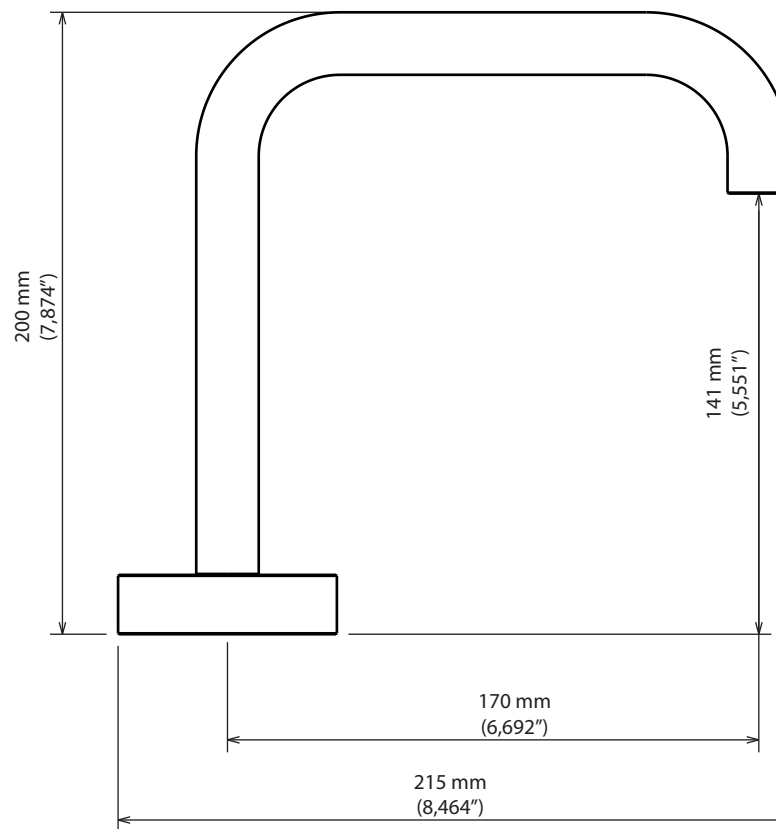

Linki SRL reserves the right to modify the product, any time and without previous notice, for the purpose of its improvement.

Ø 20 mm  
(Ø 0,787")

rev. 18-08-2020