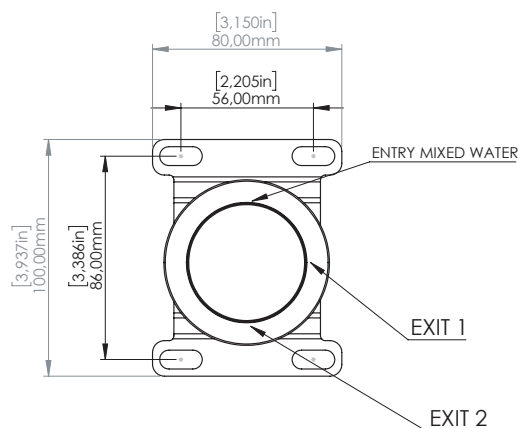

PUR 104

Deviatore 2 vie
Two ways diverter

Acciaio inox AISI 316L - Stainless steel AISI 316L

FINITURE DISPONIBILI - AVAILABLE FINISHING

S: satinato - satin
L: lucido - polish
BKS: nero satinato - satin black
GDS: oro satinato - satin gold
PGS: oro rosa satinato - pink gold satin
BKL: nero lucido - polish black
GDL: oro lucido - polish gold
PGL: oro rosa lucido - polish pink-gold

PULIZIA - CLEANING

TO USE
- sapone neutro (ph 5.5)
neutral soap (ph 5.5)

DO NOT USE
- acido fluoridrico
hydrofluoric acid
- acido cloridrico e muriatico
cloric and muriatic acid
- ipoclorito di sodio
chlorine bleach

Documentazione di proprietà di LINKI SRL. Ogni riproduzione, anche parziale, è vietata. Nessun dato potrà essere comunicato a terzi senza preventiva autorizzazione dell'azienda.
Linki SRL si riserva il diritto di apportare in qualsiasi momento, senza preavviso, modifiche al prodotto al fine del suo miglioramento.

The complete documentation is the exclusive property of Linki Srl. Every duplicate, even partial, is completely forbidden. No data can be shared with third parties without previous Company authorization.
Linki SRL reserves the right to modify the product, any time and without previous notice, for the purpose of its improvement.

VISTA FRONTALE
FRONT