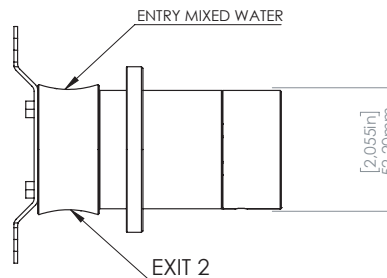

VISTA SINISTRA
LEFT