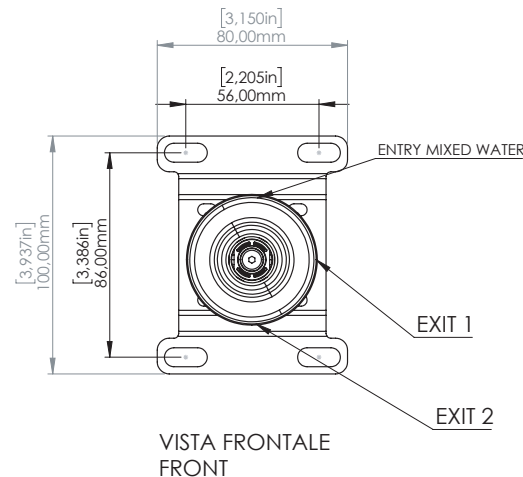

PUR 104

Deviatore 2 vie
Two ways diverter

Acciaio inox AISI 316L - Stainless steel AISI 316L

FINITURE DISPONIBILI - AVAILABLE FINISHING

- S: satinato - satin
- L: lucido - polish
- BKS: nero satinato - satin black
- GDS: oro satinato - satin gold
- PGS: oro rosa satinato - pink gold satin
- BKL: nero lucido - polish black
- GDL: oro lucido - polish gold
- PGL: oro rosa lucido - polish pink-gold

PULIZIA - CLEANING

TO USE
- sapone neutro (ph 5.5)
neutral soap (ph 5.5)

DO NOT USE
- acido fluoridrico
hydrofluoric acid
- acido cloridrico e muriatico
cloric and muriatic acid
- ipoclorito di sodio
chlorine bleach

Documentazione di proprietà di LINKI SRL. Ogni riproduzione, anche parziale, è vietata. Nessun dato potrà essere comunicato a terzi senza preventiva autorizzazione dell'azienda.
Linki SRL si riserva il diritto di apportare in qualsiasi momento, senza preavviso, modifiche al prodotto al fine del suo miglioramento.

The complete documentation is the exclusive property of Linki Srl. Every duplicate, even partial, is completely forbidden. No data can be shared with third parties without previous Company authorization.
Linki SRL reserves the right to modify the product, any time and without previous notice, for the purpose of its improvement.