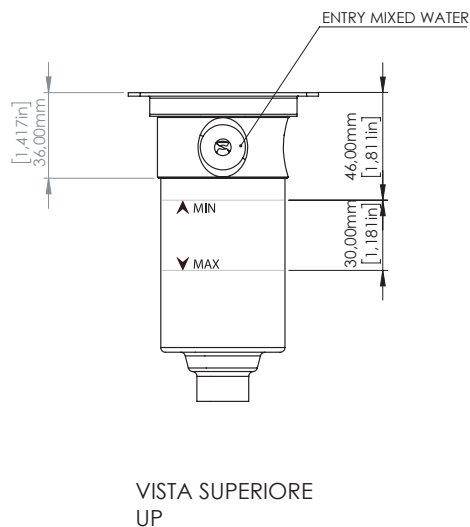

PUR 104

Deviatore 2 vie
Two ways diverter

Acciaio inox AISI 316L - Stainless steel AISI 316L

FINITURE DISPONIBILI - AVAILABLE FINISHING

- S: satinato - satin
- L: lucido - polish
- BKS: nero satinato - satin black
- GDS: oro satinato - satin gold
- PGS: oro rosa satinato - pink gold satin
- BKL: nero lucido - polish black
- GDL: oro lucido - polish gold
- PGL: oro rosa lucido - polish pink-gold

PULIZIA - CLEANING

TO USE
- sapone neutro (ph 5.5)
neutral soap (ph 5.5)

DO NOT USE
- acido fluoridrico
hydrofluoric acid
- acido cloridrico e muriatico
cloric and muriatic acid
- ipoclorito di sodio
chlorine bleach

Documentazione di proprietà di LINKI SRL. Ogni riproduzione, anche parziale, è vietata. Nessun dato potrà essere comunicato a terzi senza preventiva autorizzazione dell'azienda.
Linki SRL si riserva il diritto di apportare in qualsiasi momento, senza preavviso, modifiche al prodotto al fine del suo miglioramento.

The complete documentation is the exclusive property of Linki Srl. Every duplicate, even partial, is completely forbidden. No data can be shared with third parties without previous Company authorization.
Linki SRL reserves the right to modify the product, any time and without previous notice, for the purpose of its improvement.