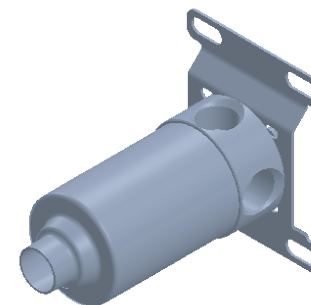

PUR 104

Deviatore 2 vie
Two ways diverter

Acciaio inox AISI 316L - Stainless steel AISI 316L

FINITURE DISPONIBILI - AVAILABLE FINISHING

- S: satinato - satin
- L: lucido - polish
- BKS: nero satinato - satin black
- GDS: oro satinato - satin gold
- PGS: oro rosa satinato - pink gold satin
- BKL: nero lucido - polish black
- GDL: oro lucido - polish gold
- PGL: oro rosa lucido - polish pink-gold

PULIZIA - CLEANING

TO USE
- sapone neutro (ph 5.5)
neutral soap (ph 5.5)

DO NOT USE
- acido fluoridrico
hydrofluoric acid
- acido cloridrico e muriatico
cloric and muriatic acid
- ipoclorito di sodio
chlorine bleach

Documentazione di proprietà di LINKI SRL. Ogni riproduzione, anche parziale, è vietata. Nessun dato potrà essere comunicato a terzi senza preventiva autorizzazione dell'azienda.
Linki SRL si riserva il diritto di apportare in qualsiasi momento, senza preavviso, modifiche al prodotto al fine del suo miglioramento.

The complete documentation is the exclusive property of Linki Srl. Every duplicate, even partial, is completely forbidden. No data can be shared with third parties without previous Company authorization.
Linki SRL reserves the right to modify the product, any time and without previous notice, for the purpose of its improvement.