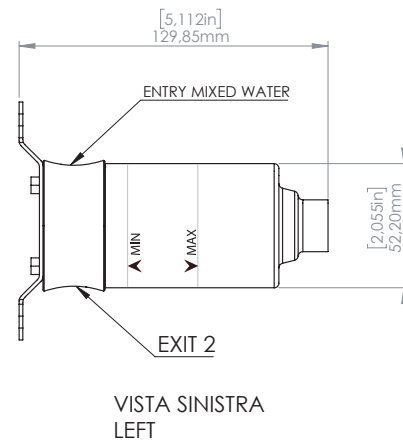

PUR 104

Deviatore 2 vie
Two ways diverter

Acciaio inox AISI 316L - Stainless steel AISI 316L

FINITURE DISPONIBILI - AVAILABLE FINISHING

- S: satinato - satin
- L: lucido - polish
- BKS: nero satinato - satin black
- GDS: oro satinato - satin gold
- PGS: oro rosa satinato - pink gold satin
- BKL: nero lucido - polish black
- GDL: oro lucido - polish gold
- PGL: oro rosa lucido - polish pink-gold

PULIZIA - CLEANING

TO USE
- sapone neutro (ph 5.5)
neutral soap (ph 5.5)

DO NOT USE
- acido fluoridrico
hydrofluoric acid
- acido cloridrico e muriatico
cloric and muriatic acid
- ipoclorito di sodio
chlorine bleach

Documentazione di proprietà di LINKI SRL. Ogni riproduzione, anche parziale, è vietata. Nessun dato potrà essere comunicato a terzi senza preventiva autorizzazione dell'azienda.
Linki SRL si riserva il diritto di apportare in qualsiasi momento, senza preavviso, modifiche al prodotto al fine del suo miglioramento.

The complete documentation is the exclusive property of Linki Srl. Every duplicate, even partial, is completely forbidden. No data can be shared with third parties without previous Company authorization.
Linki SRL reserves the right to modify the product, any time and without previous notice, for the purpose of its improvement.