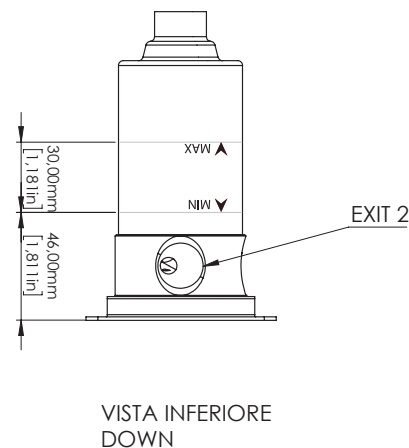

PUR 104

Deviatore 2 vie
Two ways diverter

Acciaio inox AISI 316L - Stainless steel AISI 316L

FINITURE DISPONIBILI - AVAILABLE FINISHING

- S: satinato - satin
- L: lucido - polish
- BKS: nero satinato - satin black
- GDS: oro satinato - satin gold
- PGS: oro rosa satinato - pink gold satin
- BKL: nero lucido - polish black
- GDL: oro lucido - polish gold
- PGL: oro rosa lucido - polish pink-gold

PULIZIA - CLEANING

TO USE
- sapone neutro (ph 5.5)
neutral soap (ph 5.5)

DO NOT USE
- acido fluoridrico
hydrofluoric acid
- acido cloridrico e muriatico
cloric and muriatic acid
- ipoclorito di sodio
chlorine bleach

Documentazione di proprietà di LINKI SRL. Ogni riproduzione, anche parziale, è vietata. Nessun dato potrà essere comunicato a terzi senza preventiva autorizzazione dell'azienda.
Linki SRL si riserva il diritto di apportare in qualsiasi momento, senza preavviso, modifiche al prodotto al fine del suo miglioramento.

The complete documentation is the exclusive property of Linki Srl. Every duplicate, even partial, is completely forbidden. No data can be shared with third parties without previous Company authorization.
Linki SRL reserves the right to modify the product, any time and without previous notice, for the purpose of its improvement.