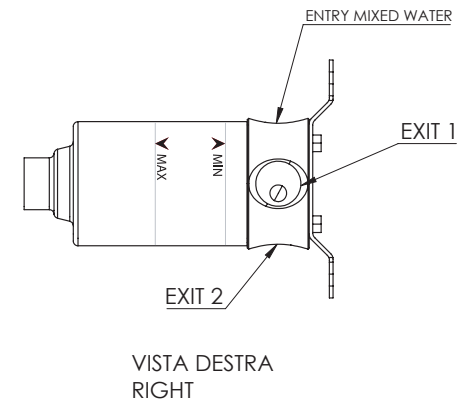

PUR 104

Deviatore 2 vie
Two ways diverter

Acciaio inox AISI 316L - Stainless steel AISI 316L

FINITURE DISPONIBILI - AVAILABLE FINISHING

- S: satinato - satin
- L: lucido - polish
- BKS: nero satinato - satin black
- GDS: oro satinato - satin gold
- PGS: oro rosa satinato - pink gold satin
- BKL: nero lucido - polish black
- GDL: oro lucido - polish gold
- PGL: oro rosa lucido - polish pink-gold

PULIZIA - CLEANING

TO USE
- sapone neutro (ph 5.5)
neutral soap (ph 5.5)

DO NOT USE
- acido fluoridrico
hydrofluoric acid
- acido cloridrico e muriatico
cloric and muriatic acid
- ipoclorito di sodio
chlorine bleach

Documentazione di proprietà di LINKI SRL. Ogni riproduzione, anche parziale, è vietata. Nessun dato potrà essere comunicato a terzi senza preventiva autorizzazione dell'azienda.
Linki SRL si riserva il diritto di apportare in qualsiasi momento, senza preavviso, modifiche al prodotto al fine del suo miglioramento.

The complete documentation is the exclusive property of Linki Srl. Every duplicate, even partial, is completely forbidden. No data can be shared with third parties without previous Company authorization.
Linki SRL reserves the right to modify the product, any time and without previous notice, for the purpose of its improvement.