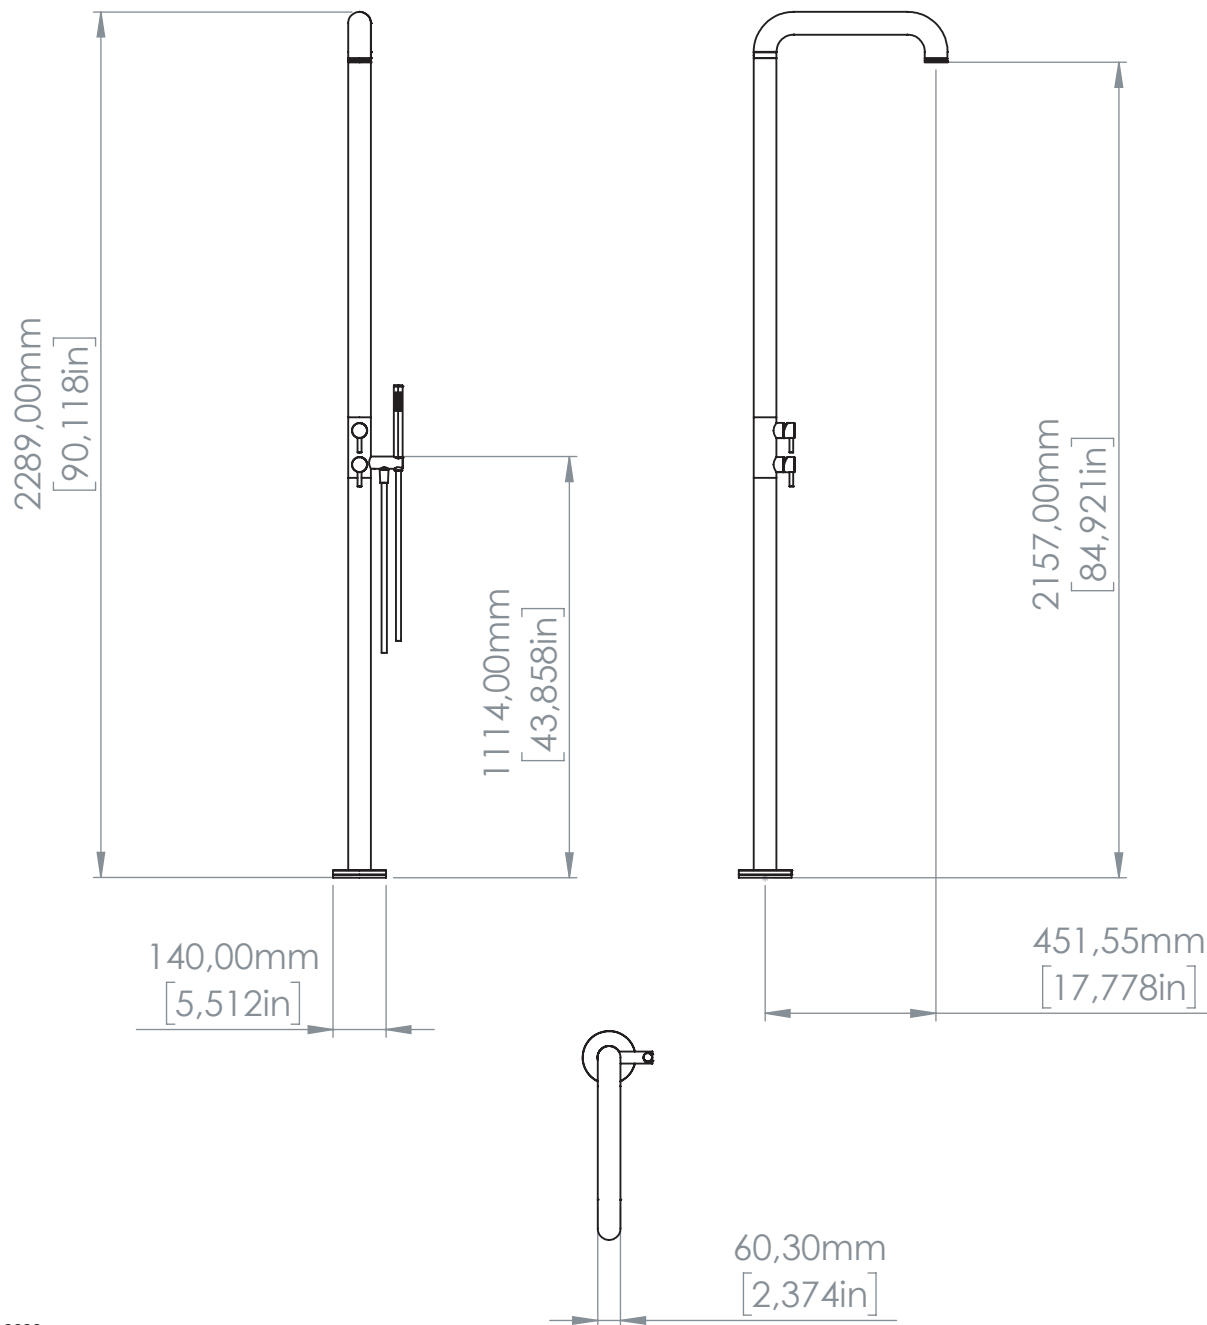

OUT 006

Doccia da esterno free-standing con doccino
Outside free-standing shower with shower hand

Acciaio inox AISI 316L - Stainless steel AISI 316L

FINITURE DISPONIBILI - AVAILABLE FINISHING

S: satinato - satin
L: lucido - polish
BKS: nero satinato - satin black
GDS: oro satinato - satin gold
PGS: oro rosa satinato - pink gold satin
BKL: nero lucido - polish black
GDL: oro lucido - polish gold
PGL: oro rosa lucido - polish pink-gold

PULIZIA - CLEANING

TO USE

- sapone neutro (ph 5.5)
neutral soap (ph 5.5)

DO NOT USE

- acido fluoridrico
hydrofluoric acid
- acido cloridrico e muriatico
cloric and muriatic acid
- ipoclorito di sodio
chlorine bleach

Documentazione di proprietà di LINKI SRL. Ogni riproduzione, anche parziale, è vietata. Nessun dato potrà essere comunicato a terzi senza preventiva autorizzazione dell'azienda.

Linki SRL si riserva il diritto di apportare in qualsiasi momento, senza preavviso, modifiche al prodotto al fine del suo miglioramento.

The complete documentation is the exclusive property of Linki Srl. Every duplicate, even partial, is completely forbidden. No data can be shared with third parties without previous Company authorization. Linki SRL reserves the right to modify the product, any time and without previous notice, for the purpose of its improvement.

rev. 02-10-2020