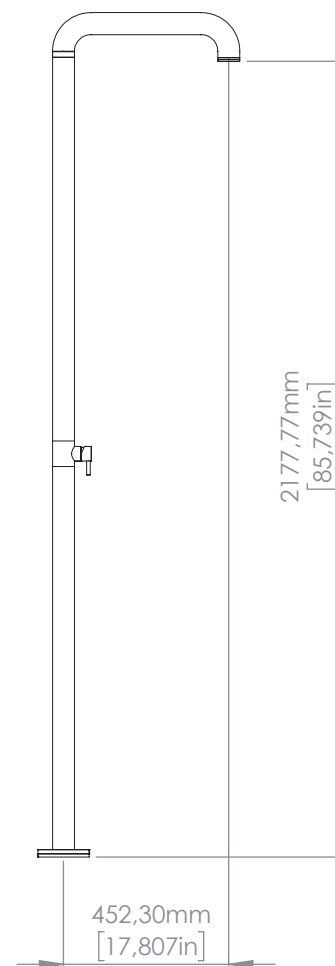

OUT 005

Doccia da esterno free-standing con miscelatore
Outside free-standing shower with mixer

Acciaio inox AISI 316L - Stainless steel AISI 316L

FINITURE DISPONIBILI - AVAILABLE FINISHING

S: satinato - satin
L: lucido - polish
BKS: nero satinato - satin black
GDS: oro satinato - satin gold
PGS: oro rosa satinato - pink gold satin
BKL: nero lucido - polish black
GDL: oro lucido - polish gold
PGL: oro rosa lucido - polish pink-gold

PULIZIA - CLEANING

TO USE

- sapone neutro (ph 5.5)
neutral soap (ph 5.5)

DO NOT USE

- acido fluoridrico
hydrofluoric acid
- acido cloridrico e muriatico
cloric and muriatic acid
- ipoclorito di sodio
chlorine bleach

Documentazione di proprietà di LINKI SRL. Ogni riproduzione, anche parziale, è vietata. Nessun dato potrà essere comunicati a terzi senza preventiva autorizzazione dell'azienda.

Linki SRL si riserva il diritto di apportare in qualsiasi momento, senza preavviso, modifiche al prodotto al fine del suo miglioramento.

The complete documentation is the exclusive property of Linki Srl. Every duplicate, even partial, is completely forbidden. No data can be shared with third parties without previous Company authorization. Linki SRL reserves the right to modify the product, any time and without previous notice, for the purpose of its improvement.