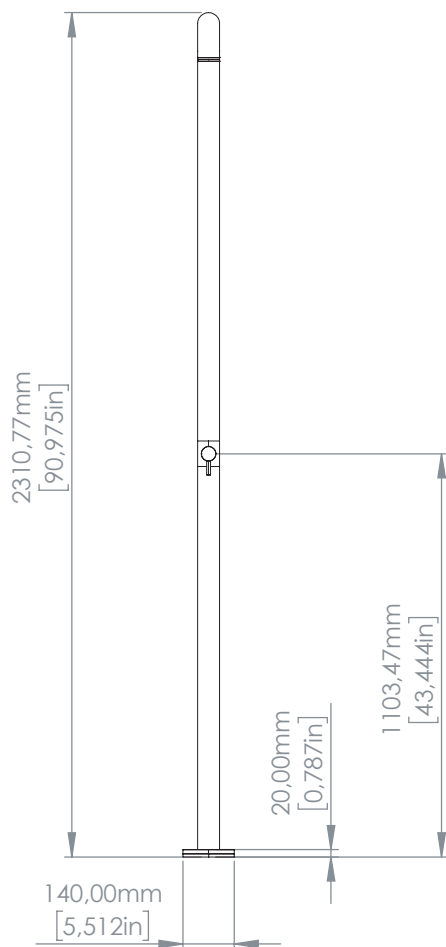

OUT 005

Doccia da esterno free-standing con miscelatore
Outside free-standing shower with mixer

Acciaio inox AISI 316L - Stainless steel AISI 316L

FINITURE DISPONIBILI - AVAILABLE FINISHING

S: satinato - satin
L: lucido - polish
BKS: nero satinato - satin black
GDS: oro satinato - satin gold
PGS: oro rosa satinato - pink gold satin
BKL: nero lucido - polish black
GDL: oro lucido - polish gold
PGL: oro rosa lucido - polish pink-gold

PULIZIA - CLEANING

TO USE

- sapone neutro (ph 5.5)
neutral soap (ph 5.5)

DO NOT USE

- acido fluoridrico
hydrofluoric acid
- acido cloridrico e muriatico
cloric and muriatic acid
- ipoclorito di sodio
chlorine bleach

Documentazione di proprietà di LINKI SRL. Ogni riproduzione, anche parziale, è vietata. Nessun dato potrà essere comunicati a terzi senza preventiva autorizzazione dell'azienda.

Linki SRL si riserva il diritto di apportare in qualsiasi momento, senza preavviso, modifiche al prodotto al fine del suo miglioramento.

The complete documentation is the exclusive property of Linki Srl. Every duplicate, even partial, is completely forbidden. No data can be shared with third parties without previous Company authorization. Linki SRL reserves the right to modify the product, any time and without previous notice, for the purpose of its improvement.