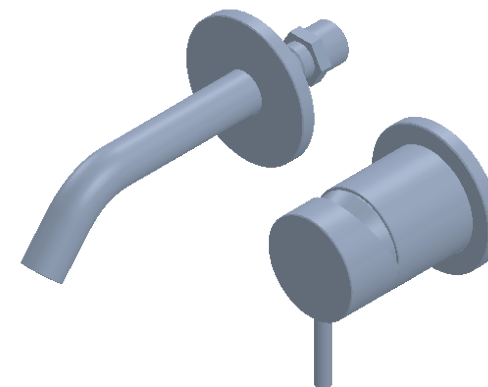

ONE 334

Miscelatore a parete per lavabo
Wall-mounted mixer for basin

Acciaio inox AISI 316L - Stainless steel AISI 316L

FINITURE DISPONIBILI - AVAILABLE FINISHING

S: satinato - satin
L: lucido - polish
BKS: nero satinato - satin black
GDS: oro satinato - satin gold
PGS: oro rosa satinato - pink gold satin
BKL: nero lucido - polish black
GDL: oro lucido - polish gold
PGL: oro rosa lucido - polish pink-gold

RISPARMIO IDRICO: 5 lt/min (1,32 gal/min)
WATER SAVING: 5 lt/min (1,32 gal/min)

PULIZIA - CLEANING

TO USE

- sapone neutro (ph 5.5)
neutral soap (ph 5.5)

DO NOT USE

- acido fluoridrico
hydrofluoric acid
- acido cloridrico e muriatico
cloric and muriatic acid
- ipoclorito di sodio
chlorine bleach

Documentazione di proprietà di LINKI SRL. Ogni riproduzione, anche parziale, è vietata. Nessun dato potrà essere comunicato a terzi senza preventiva autorizzazione dell'azienda.

Linki SRL si riserva il diritto di apportare in qualsiasi momento, senza preavviso, modifiche al prodotto al fine del suo miglioramento.

The complete documentation is the exclusive property of Linki Srl. Every duplicate, even partial, is completely forbidden. No data can be shared with third parties without previous Company authorization.
Linki SRL reserves the right to modify the product, any time and without previous notice, for the purpose of its improvement.

rev. 30-08-2021