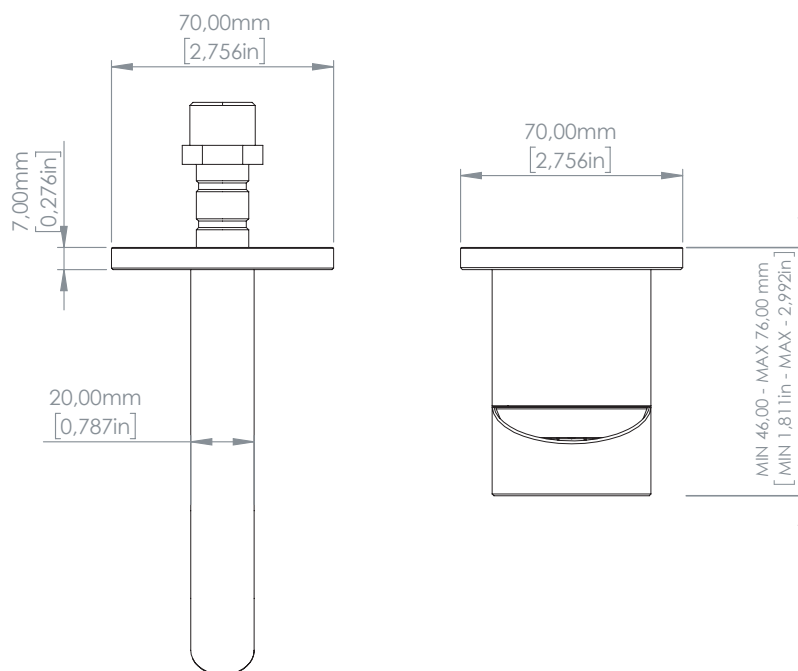

ONE 334

Miscelatore a parete per lavabo
Wall-mounted mixer for basin

Acciaio inox AISI 316L - Stainless steel AISI 316L

FINITURE DISPONIBILI - AVAILABLE FINISHING

S: satinato - satin
L: lucido - polish
BKS: nero satinato - satin black
GDS: oro satinato - satin gold
PGS: oro rosa satinato - pink gold satin
BKL: nero lucido - polish black
GDL: oro lucido - polish gold
PGL: oro rosa lucido - polish pink-gold

RISPARMIO IDRICO: 5 lt/min (1,32 gal/min)
WATER SAVING: 5 lt/min (1,32 gal/min)

PULIZIA - CLEANING

TO USE

- sapone neutro (ph 5.5)
neutral soap (ph 5.5)

DO NOT USE

- acido fluoridrico
hydrofluoric acid
- acido cloridrico e muriatico
cloric and muriatic acid
- ipoclorito di sodio
chlorine bleach

Documentazione di proprietà di LINKI SRL. Ogni riproduzione, anche parziale, è vietata. Nessun dato potrà essere comunicato a terzi senza preventiva autorizzazione dell'azienda.

Linki SRL si riserva il diritto di apportare in qualsiasi momento, senza preavviso, modifiche al prodotto al fine del suo miglioramento.

The complete documentation is the exclusive property of Linki Srl. Every duplicate, even partial, is completely forbidden. No data can be shared with third parties without previous Company authorization.
Linki SRL reserves the right to modify the product, any time and without previous notice, for the purpose of its improvement.

rev. 30-08-2021