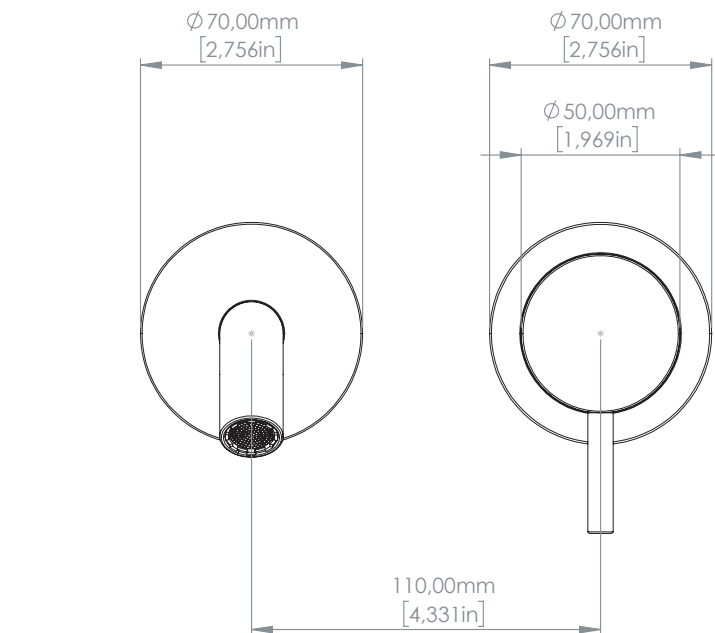

ONE 334

Miscelatore a parete per lavabo
Wall-mounted mixer for basin

Acciaio inox AISI 316L - Stainless steel AISI 316L

FINITURE DISPONIBILI - AVAILABLE FINISHING

S: satinato - satin
L: lucido - polish
BKS: nero satinato - satin black
GDS: oro satinato - satin gold
PGS: oro rosa satinato - pink gold satin
BKL: nero lucido - polish black
GDL: oro lucido - polish gold
PGL: oro rosa lucido - polish pink-gold

RISPARMIO IDRICO: 5 lt/min (1,32 gal/min)
WATER SAVING: 5 lt/min (1,32 gal/min)

PULIZIA - CLEANING

TO USE

- sapone neutro (ph 5.5)
neutral soap (ph 5.5)

DO NOT USE

- acido fluoridrico
hydrofluoric acid
- acido cloridrico e muriatico
cloric and muriatic acid
- ipoclorito di sodio
chlorine bleach

Documentazione di proprietà di LINKI SRL. Ogni riproduzione, anche parziale, è vietata. Nessun dato potrà essere comunicato a terzi senza preventiva autorizzazione dell'azienda.

Linki SRL si riserva il diritto di apportare in qualsiasi momento, senza preavviso, modifiche al prodotto al fine del suo miglioramento.

The complete documentation is the exclusive property of Linki Srl. Every duplicate, even partial, is completely forbidden. No data can be shared with third parties without previous Company authorization.
Linki SRL reserves the right to modify the product, any time and without previous notice, for the purpose of its improvement.

rev. 30-08-2021