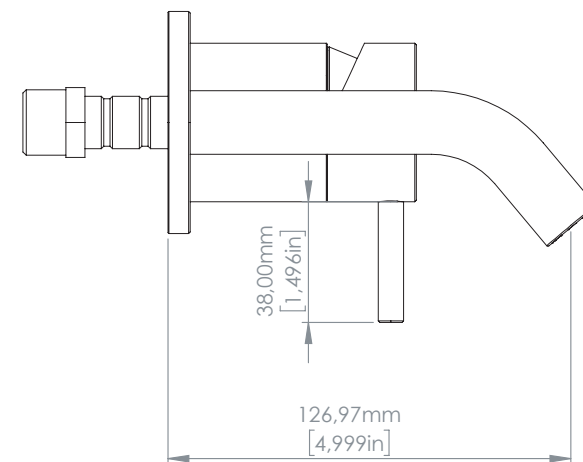

ONE 334

Miscelatore a parete per lavabo
Wall-mounted mixer for basin

Acciaio inox AISI 316L - Stainless steel AISI 316L

FINITURE DISPONIBILI - AVAILABLE FINISHING

S: satinato - satin
L: lucido - polish
BKS: nero satinato - satin black
GDS: oro satinato - satin gold
PGS: oro rosa satinato - pink gold satin
BKL: nero lucido - polish black
GDL: oro lucido - polish gold
PGL: oro rosa lucido - polish pink-gold

RISPARMIO IDRICO: 5 lt/min (1,32 gal/min)
WATER SAVING: 5 lt/min (1,32 gal/min)

PULIZIA - CLEANING

TO USE

- sapone neutro (ph 5.5)
neutral soap (ph 5.5)

DO NOT USE

- acido fluoridrico
hydrofluoric acid
- acido cloridrico e muriatico
cloric and muriatic acid
- ipoclorito di sodio
chlorine bleach

Documentazione di proprietà di LINKI SRL. Ogni riproduzione, anche parziale, è vietata. Nessun dato potrà essere comunicato a terzi senza preventiva autorizzazione dell'azienda.

Linki SRL si riserva il diritto di apportare in qualsiasi momento, senza preavviso, modifiche al prodotto al fine del suo miglioramento.

The complete documentation is the exclusive property of Linki Srl. Every duplicate, even partial, is completely forbidden. No data can be shared with third parties without previous Company authorization.
Linki SRL reserves the right to modify the product, any time and without previous notice, for the purpose of its improvement.

rev. 30-08-2021