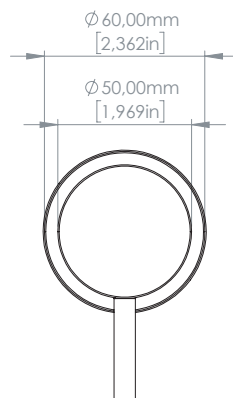

ONE 108

Miscelatore da piano
Top mixed

Acciaio inox AISI 316L - Stainless steel AISI 316L

FINITURE DISPONIBILI - AVAILABLE FINISHING

S: satinato - satin
L: lucido - polish
BKS: nero satinato - satin black
GDS: oro satinato - satin gold
PGS: oro rosa satinato - pink gold satin
BKL: nero lucido - polish black
GDL: oro lucido - polish gold
PGL: oro rosa lucido - polish pink-gold

PULIZIA - CLEANING

TO USE
 - sapone neutro (ph 5.5)
neutral soap (ph 5.5)

DO NOT USE
 - acido fluoridrico
hydrofluoric acid
- acido cloridrico e muriatico
cloric and muriatic acid
- ipoclorito di sodio
chlorine bleach

Documentazione di proprietà di LINKI SRL. Ogni riproduzione, anche parziale, è vietata. Nessun dato potrà essere comunicato a terzi senza preventiva autorizzazione dell'azienda.
Linki SRL si riserva il diritto di apportare in qualsiasi momento, senza preavviso, modifiche al prodotto al fine del suo miglioramento.

The complete documentation is the exclusive property of Linki Srl. Every duplicate, even partial, is completely forbidden. No data can be shared with third parties without previous Company authorization.
Linki SRL reserves the right to modify the product, any time and without previous notice, for the purpose of its improvement.

rev. 23-08-2021