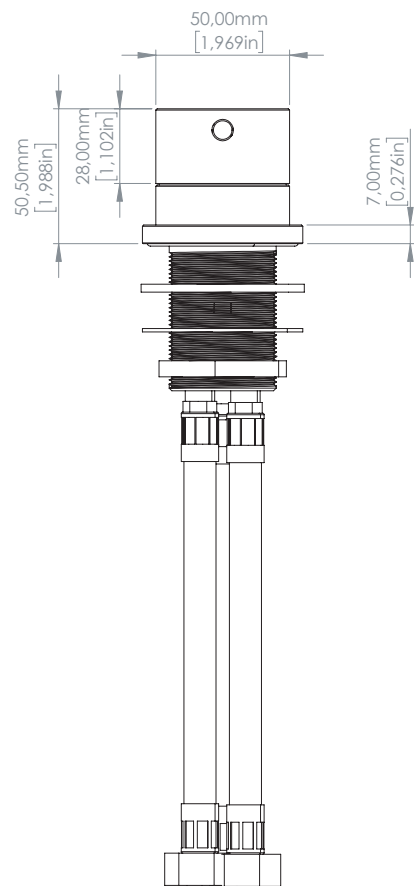

ONE 108

Miscelatore da piano
Top mixed

Acciaio inox AISI 316L - Stainless steel AISI 316L

FINITURE DISPONIBILI - AVAILABLE FINISHING

S: satinato - satin
L: lucido - polish
BKS: nero satinato - satin black
GDS: oro satinato - satin gold
PGS: oro rosa satinato - pink gold satin
BKL: nero lucido - polish black
GDL: oro lucido - polish gold
PGL: oro rosa lucido - polish pink-gold

PULIZIA - CLEANING

TO USE
 - sapone neutro (ph 5.5)
neutral soap (ph 5.5)

DO NOT USE
 - acido fluoridrico
hydrofluoric acid
- acido cloridrico e muriatico
cloric and muriatic acid
- ipoclorito di sodio
chlorine bleach

Documentazione di proprietà di LINKI SRL. Ogni riproduzione, anche parziale, è vietata. Nessun dato potrà essere comunicato a terzi senza preventiva autorizzazione dell'azienda.
Linki SRL si riserva il diritto di apportare in qualsiasi momento, senza preavviso, modifiche al prodotto al fine del suo miglioramento.

The complete documentation is the exclusive property of Linki Srl. Every duplicate, even partial, is completely forbidden. No data can be shared with third parties without previous Company authorization.
Linki SRL reserves the right to modify the product, any time and without previous notice, for the purpose of its improvement.

rev. 23-08-2021