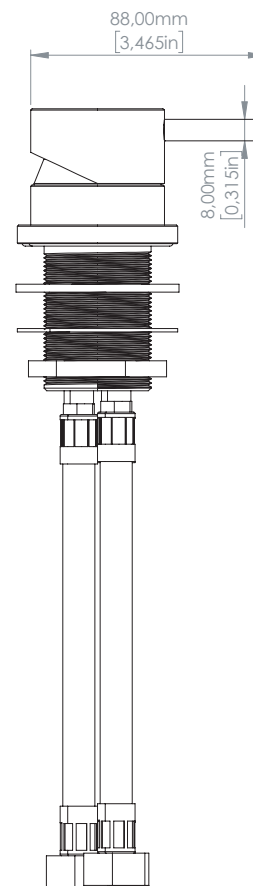

ONE 108

Miscelatore da piano
Top mixed

Acciaio inox AISI 316L - Stainless steel AISI 316L

FINITURE DISPONIBILI - AVAILABLE FINISHING

S: satinato - satin
L: lucido - polish
BKS: nero satinato - satin black
GDS: oro satinato - satin gold
PGS: oro rosa satinato - pink gold satin
BKL: nero lucido - polish black
GDL: oro lucido - polish gold
PGL: oro rosa lucido - polish pink-gold

PULIZIA - CLEANING

TO USE
 - sapone neutro (ph 5.5)
neutral soap (ph 5.5)

DO NOT USE
 - acido fluoridrico
hydrofluoric acid
- acido cloridrico e muriatico
cloric and muriatic acid
- ipoclorito di sodio
chlorine bleach

Documentazione di proprietà di LINKI SRL. Ogni riproduzione, anche parziale, è vietata. Nessun dato potrà essere comunicato a terzi senza preventiva autorizzazione dell'azienda.
Linki SRL si riserva il diritto di apportare in qualsiasi momento, senza preavviso, modifiche al prodotto al fine del suo miglioramento.

The complete documentation is the exclusive property of Linki Srl. Every duplicate, even partial, is completely forbidden. No data can be shared with third parties without previous Company authorization.
Linki SRL reserves the right to modify the product, any time and without previous notice, for the purpose of its improvement.

rev. 23-08-2021