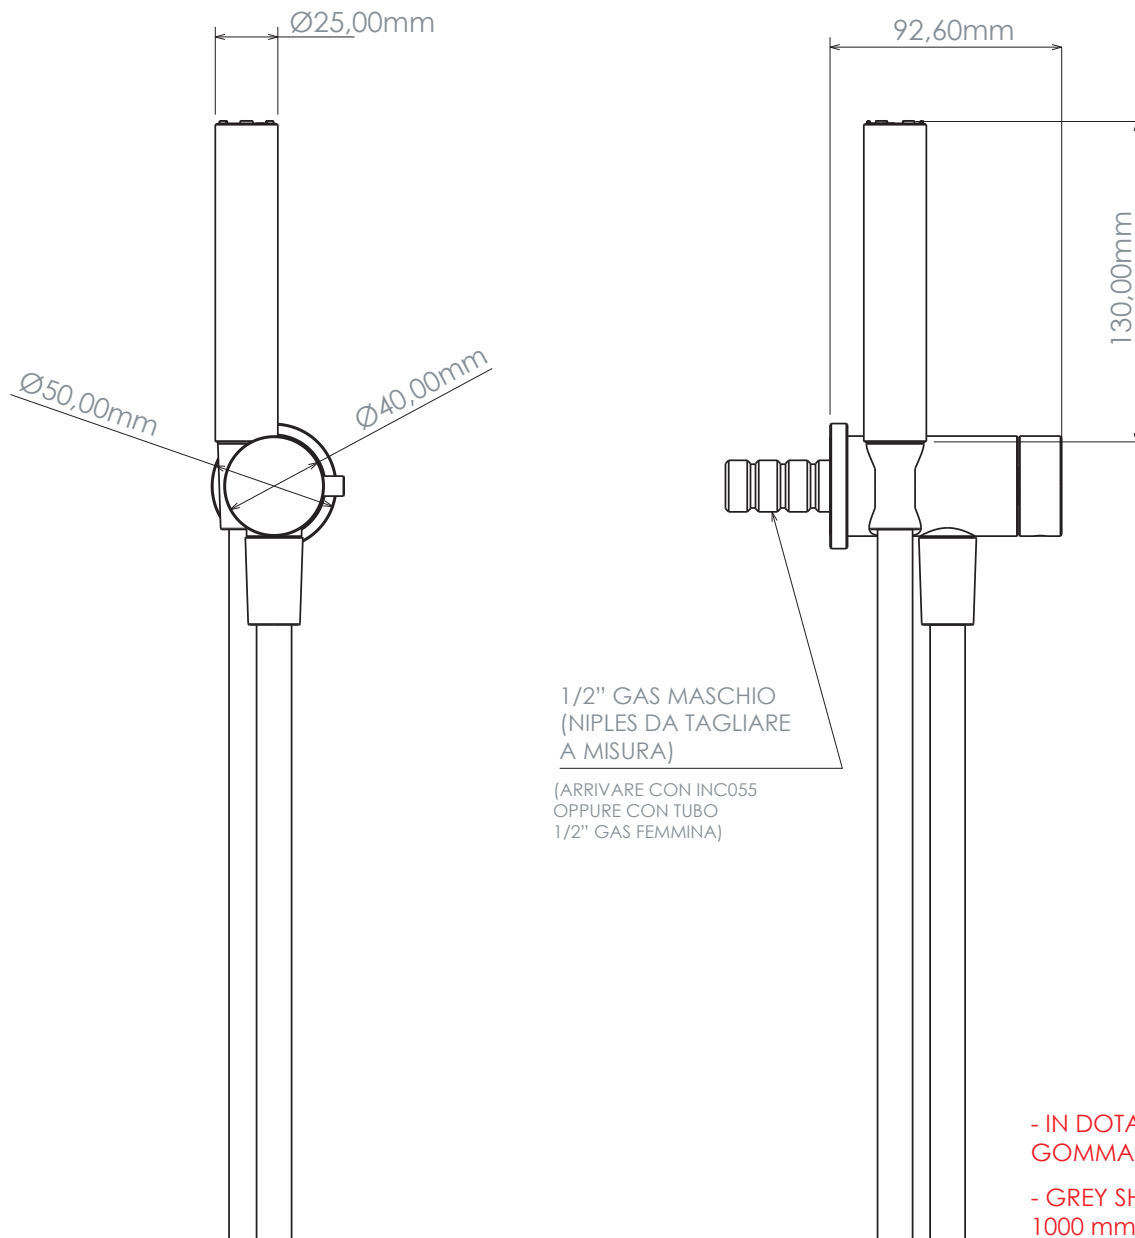

DOC 014

Idroscopino
Water Jet toilet cleaner

Acciaio inox AISI 316L - Stainless steel AISI 316L

FINITURE DISPONIBILI - AVAILABLE FINISHING

S: satinato - satin
L: lucido - polish
BKS: nero satinato - satin black
GDS: oro satinato - satin gold
PGS: oro rosa satinato - pink gold satin
BKL: nero lucido - polish black
GDL: oro lucido - polish gold
PGL: oro rosa lucido - polish pink-gold

rev. 11-12-2020

- IN DOTAZIONE FLESSIBILE GRIGIO IN GOMMA LUNGHEZZA 1000 mm

- GREY SHOWER HOSE 1000 mm INCLUDED