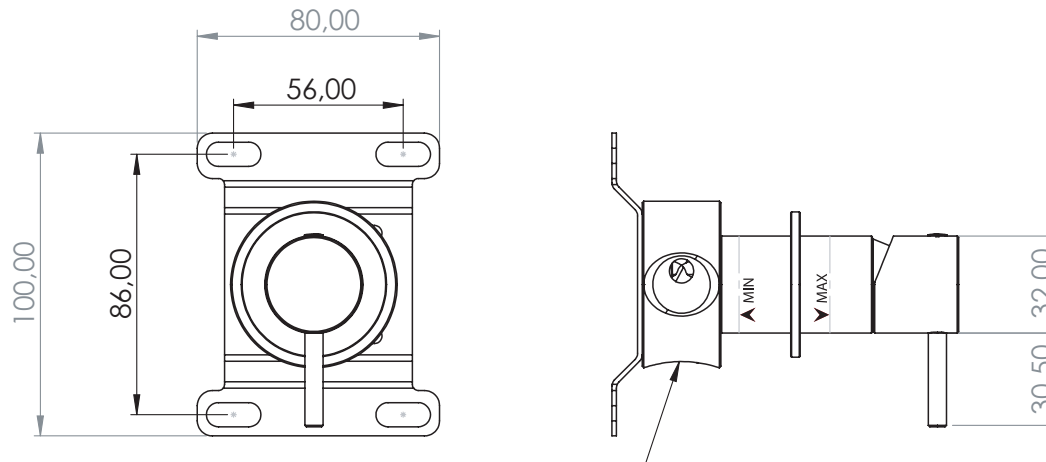

DEC 401

Miscelatore monocomando a parete
Wall-mounted mixer

Acciaio inox AISI 316L - Stainless steel AISI 316L

FINITURE DISPONIBILI - AVAILABLE FINISHING

S: satinato - satin
L: lucido - polish
BKS: nero satinato - satin black
GDS: oro satinato - satin gold
PGS: oro rosa satinato - pink gold satin
BKL: nero lucido - polish black
GDL: oro lucido - polish gold
PGL: oro rosa lucido - polish pink-gold

PULIZIA - CLEANING

TO USE
 - sapone neutro (ph 5.5)
neutral soap (ph 5.5)

DO NOT USE
 - acido fluoridrico
hydrofluoric acid
- acido cloridrico e muriatico
chloric and muriatic acid
- ipoclorito di sodio
chlorine bleach

Documentazione di proprietà di LINKI SRL. Ogni riproduzione, anche parziale, è vietata. Nessun dato potrà essere comunicato a terzi senza preventiva autorizzazione dell'azienda.

Linki SRL si riserva il diritto di apportare in qualsiasi momento, senza preavviso, modifiche al prodotto al fine del suo miglioramento.

The complete documentation is the exclusive property of Linki Srl. Every duplicate, even partial, is completely forbidden. No data can be shared with third parties without previous Company authorization. Linki SRL reserves the right to modify the product, any time and without previous notice, for the purpose of its improvement.

ENTRATA ACQUA CALDA
HOT WATER ENTRY

ENTRATA ACQUA FREDDA
COLD WATER ENTRY

USCITA ACQUA
EXIT WATER