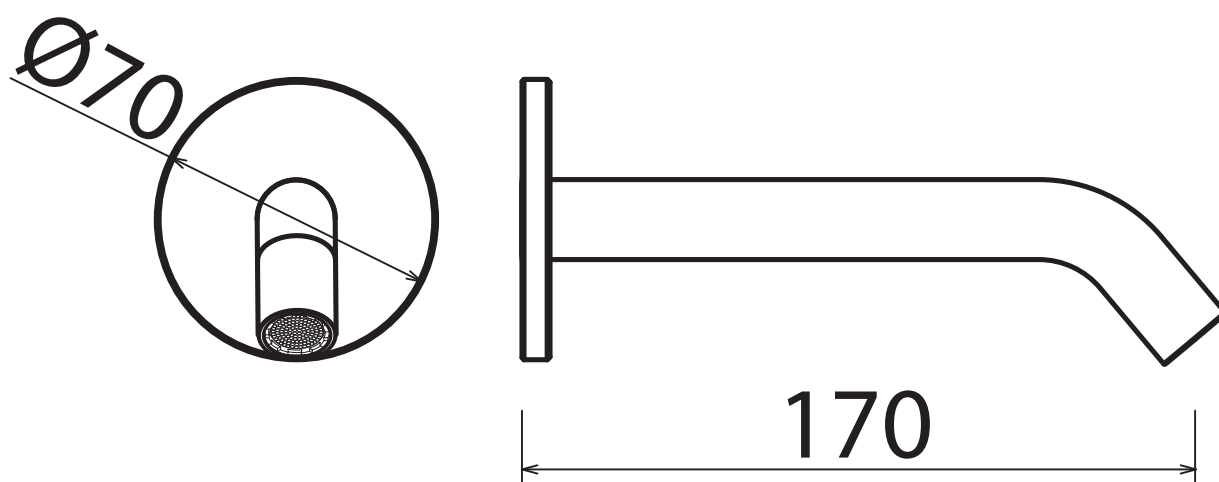

CAN

CAN 125

Wall spout
Canna a parete
Caño de pared
Bec à mur
Wand-Hahnauslauf