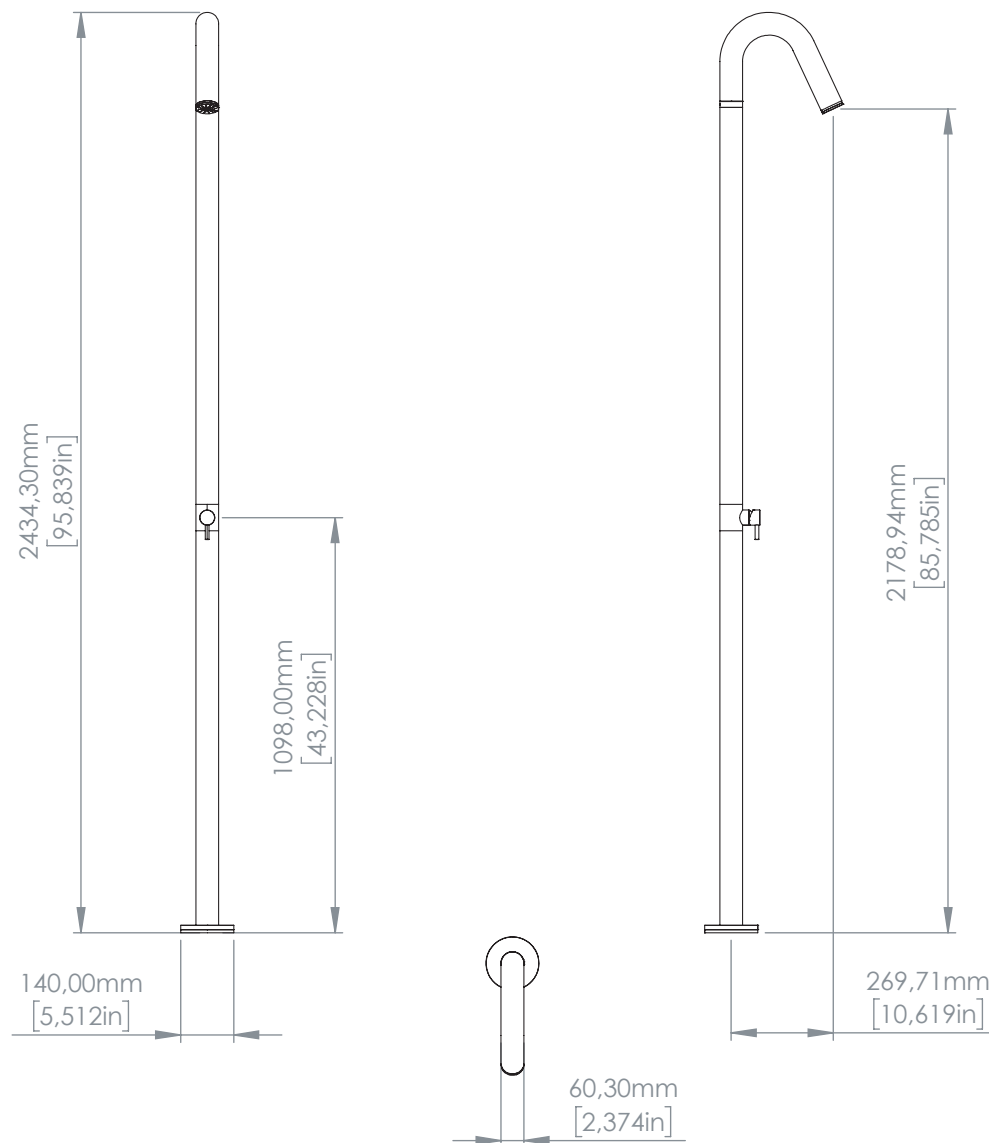

OUT 001

Doccia da esterno free-standing con miscelatore
Outside free-standing shower with mixer

Acciaio inox AISI 316L - Stainless steel AISI 316L

FINITURE DISPONIBILI - AVAILABLE FINISHING

S: satinato - satin
L: lucido - polish
BKS: nero satinato - satin black
GDS: oro satinato - satin gold
PGS: oro rosa satinato - pink gold satin
BKL: nero lucido - polish black
GDL: oro lucido - polish gold
PGL: oro rosa lucido - polish pink-gold

PULIZIA - CLEANING

TO USE

- sapone neutro (ph 5.5)
neutral soap (ph 5.5)

DO NOT USE

- acido fluoridrico
hydrofluoric acid
- acido cloridrico e muriatico
cloric and muriatic acid
- ipoclorito di sodio
chlorine bleach

Documentazione di proprietà di LINKI SRL. Ogni riproduzione, anche parziale, è vietata. Nessun dato potrà essere comunicato a terzi senza preventiva autorizzazione dell'azienda.

Linki SRL si riserva il diritto di apportare in qualsiasi momento, senza preavviso, modifiche al prodotto al fine del suo miglioramento.

The complete documentation is the exclusive property of Linki Srl. Every duplicate, even partial, is completely forbidden. No data can be shared with third parties without previous Company authorization. Linki SRL reserves the right to modify the product, any time and without previous notice, for the purpose of its improvement.

rev. 02-10-2020