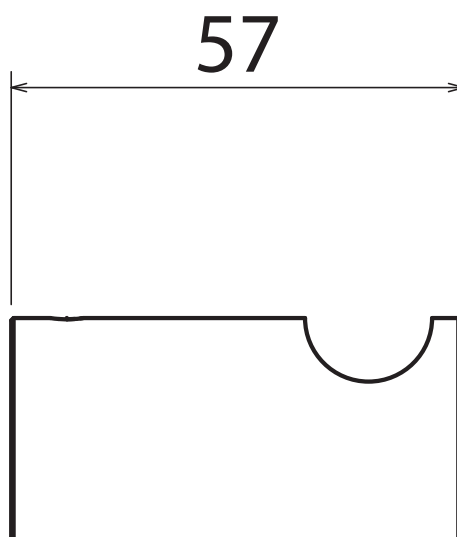

**PURO**

PUR510

---

Towel-rail  
Portasalviette  
Toallero  
Porte serviette  
Handtuchhalter