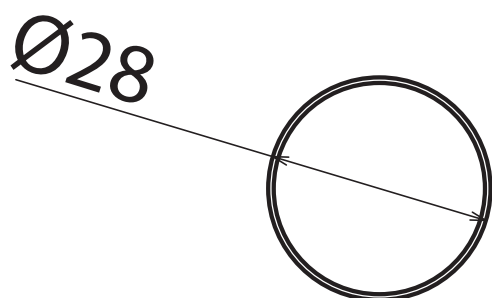

**PURO**

PUR510

---

Towel-rail  
Portasalviette  
Toallero  
Porte serviette  
Handtuchhalter